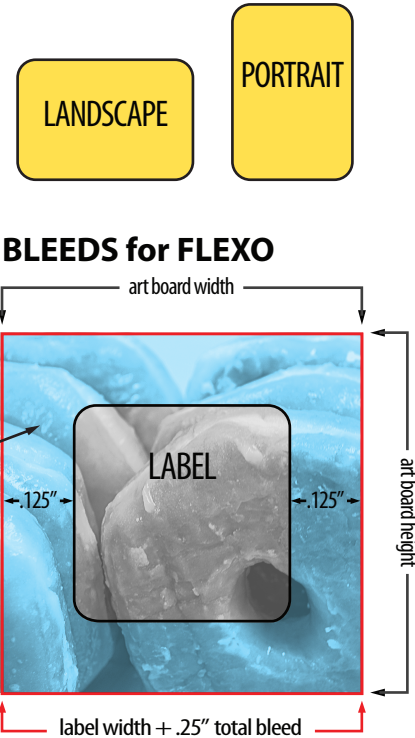

# FLEXO LABEL FILE PREP

- 1. Only one label per file
- 2. **Adobe Illustrator** (AI) file format, save as CS5 file or earlier version
- 3. A reference image of the label in pdf, jpeg format, or printed proof is also included
- 4. Document size is set to exact label size (plus appropriate bleeds) with no printers marks such as crops, color bars, etc.
- 5. Label is prepared in the orientation (landscape or portrait) intended
- 6. Bleeds are included  
.125" Bleeds: set artboard size to .25" bigger than label (add .25" to width AND height)  
Center label art on the artboard and extend image to the edges of the artboard  
(ie. **.125" bleed**: artboard for a 3x3 label would be 3.25 x 3.25)
- 7. All fonts are outlined (converted to vector paths)
- 8. DPI of linked files are between 300-1200
- 9. Linked files are flattened and in CMYK color mode
- 10. Linked files are included separately as high resolution images at 100% of their printed size
- 11. Items that are not to be printed (die lines, dimensions, fold lines, crop marks) are on separate layers, named "do not print" and turned off prior to saving
- 12. Radii are shown actual scale, and have not been distorted or re-sized
- 13. If white ink is to be used, it has a spot color swatch named "white pass"  
White ink layers are labeled as such in Adobe Illustrator "Layers" menu
- 14. White knockout areas (non-ink areas) do NOT use a spot color swatch  
(Instead, they use Illustrator's standard color palette white, where C=0, M=0, Y=0, K=0)
- 14. Each non-CMYK color has a specific PMS # as its spot color name  
(ie. spot colors should have specific PMS color names and not "RED," etc.)
- 15. Bar codes are place FPO (for position only) in AI file  
Please provide correct number and barcode style needed, as bar codes will be set and checked for proper scanning when plates are produced
- 16. Black bar codes are suggested for best scanning results  
There should be .125" quiet zone surrounding each bar code
- 17. Text size is a minimum of 4 points for positive copy and 6 points for reversed copy
- 18. Label text and art is thoroughly proofed